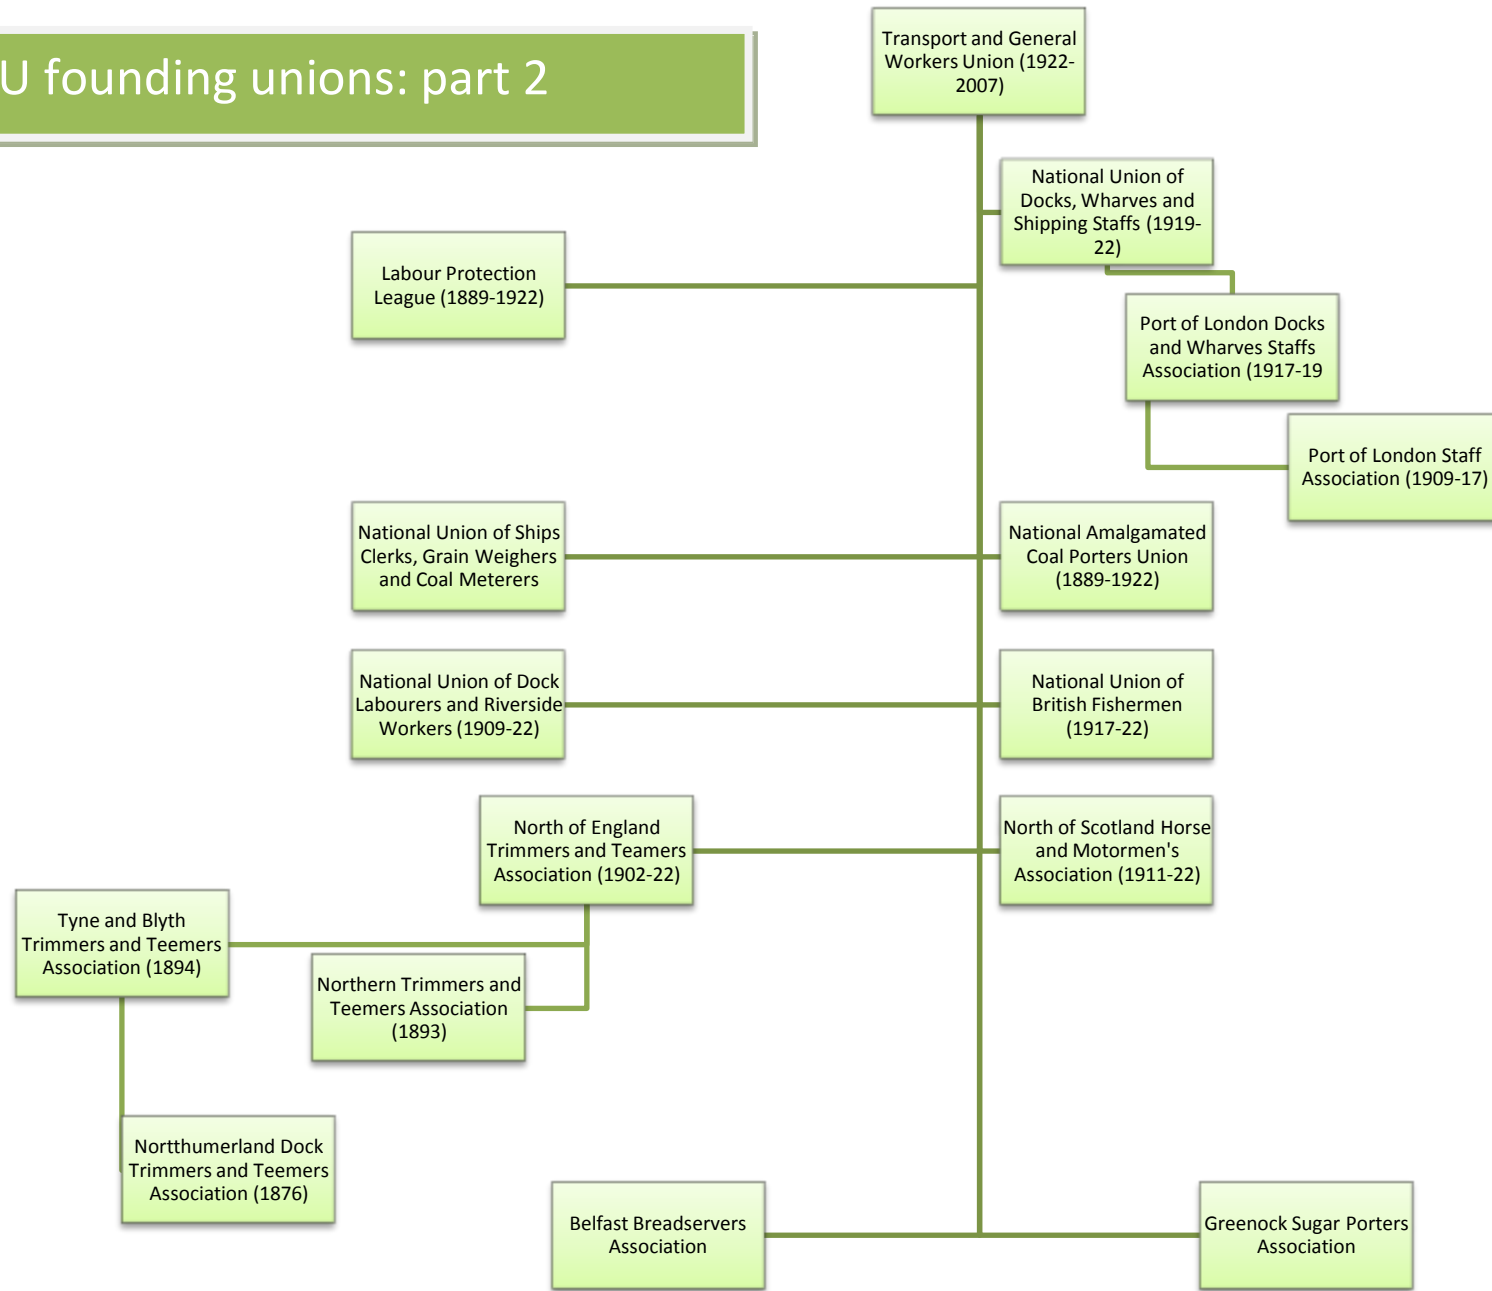

Trade union family trees

Transport and General Workers Union

© *Trade Union Ancestors*

www.unionancestors.co.uk

Includes:

Family trees for founding unions

Full list of unions joining after 1922

TGWU founding unions: part 1

Strictly, the following unions were not parent bodies but joined the TGWU during 1922 after it was founded:

National Union of Dock Labourers and Riverside Workers;

National Union of British Fishermen;

Greenock Sugar Porters Association.

* Northern Counties Amalgamated Association of Tramway and Hackney Carriage Employees and Horsemen in General

TGWU founding unions: part 2

The following trade unions joined the Transport and General Workers Union from 1923 onwards