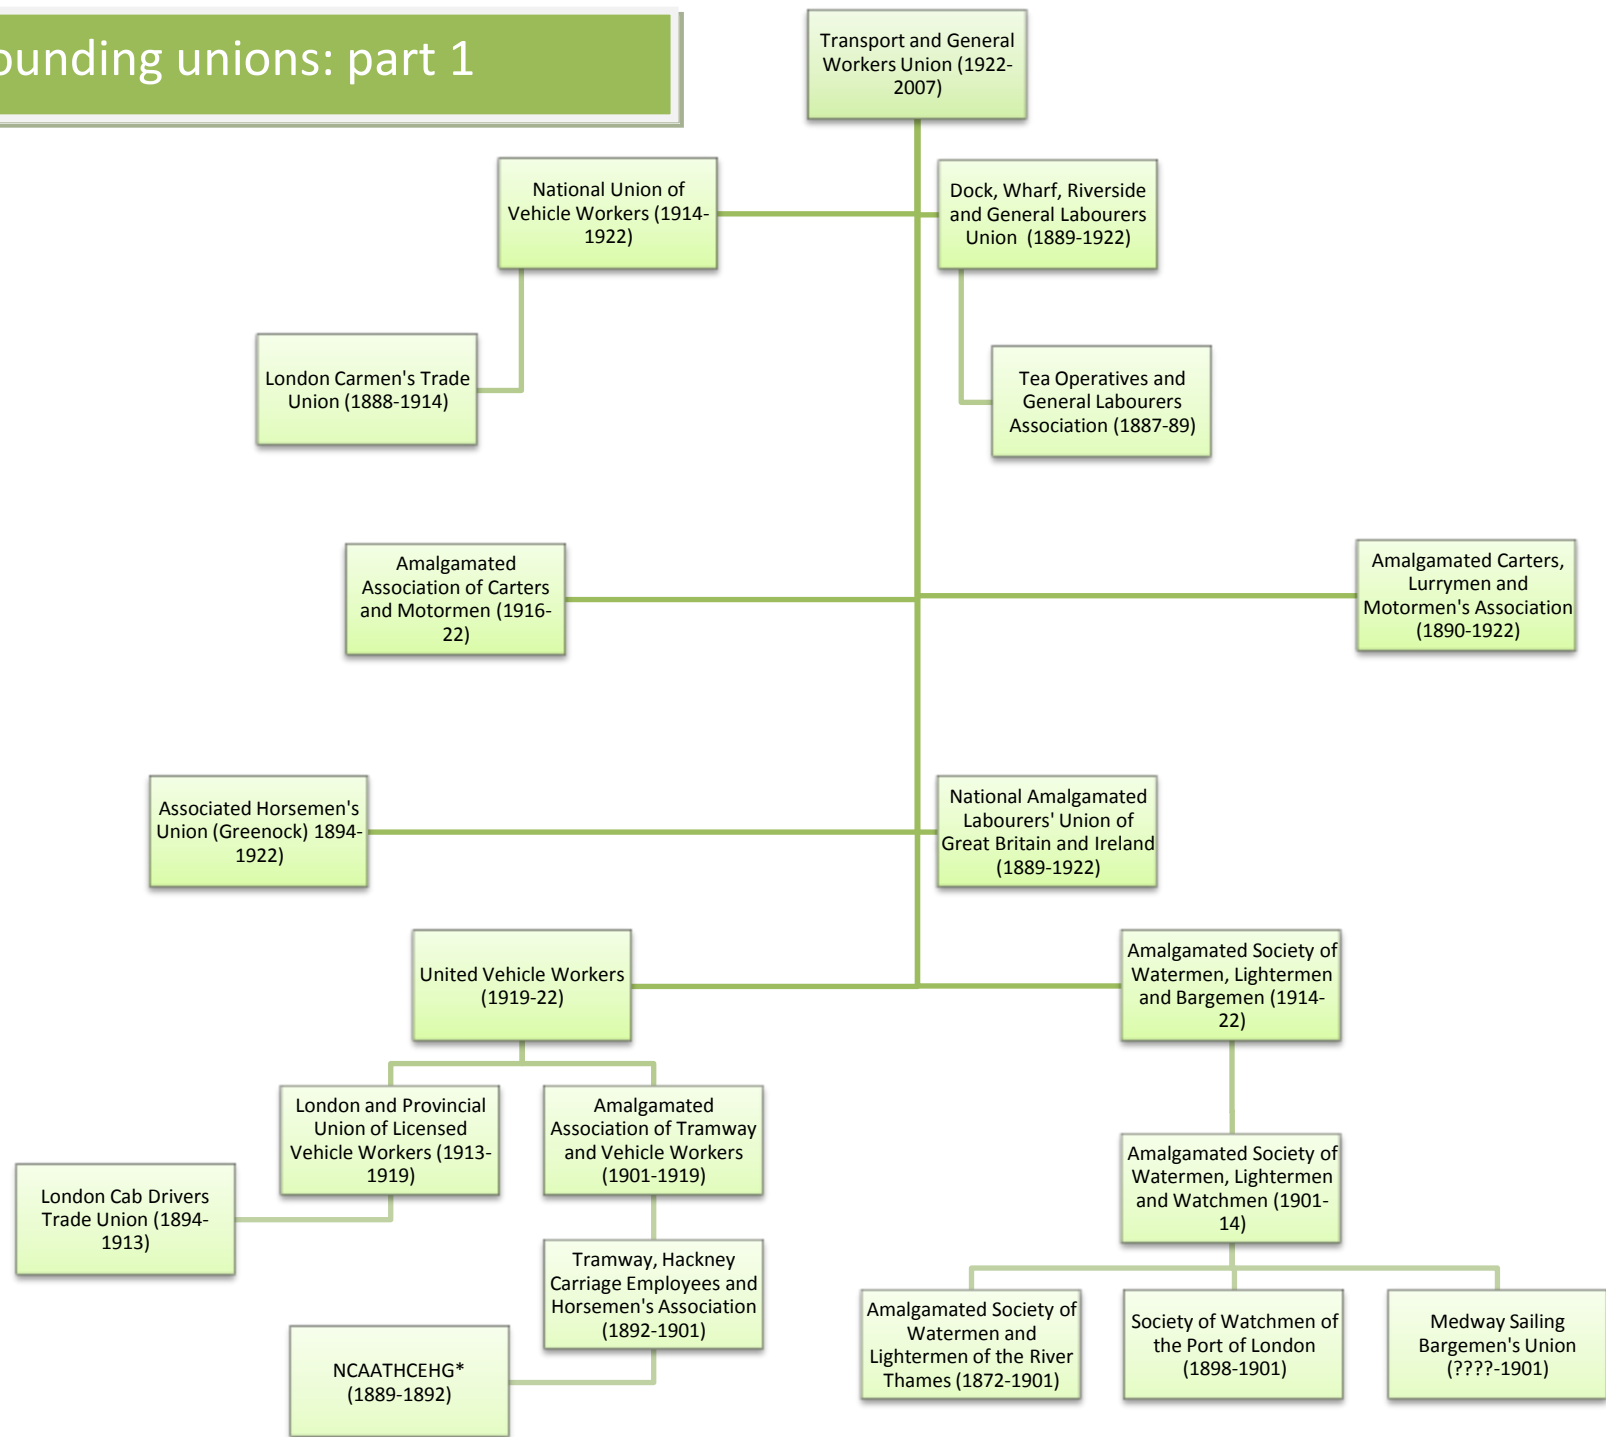

Trade union family trees

Transport and General Workers Union

© *Trade Union Ancestors*

www.unionancestors.co.uk

Includes:

Family trees for founding unions

Full list of unions joining after 1922

TGWU founding unions: part 1

Strictly, the following unions were not parent bodies but joined the TGWU during 1922 after it was founded:

National Union of Dock Labourers and Riverside Workers;

National Union of British Fishermen;

Greenock Sugar Porters Association.

* Northern Counties Amalgamated Association of Tramway and Hackney Carriage Employees and Horsemen in General

TGWU founding unions: part 2

The following trade unions joined the Transport and General Workers Union from 1923 onwards